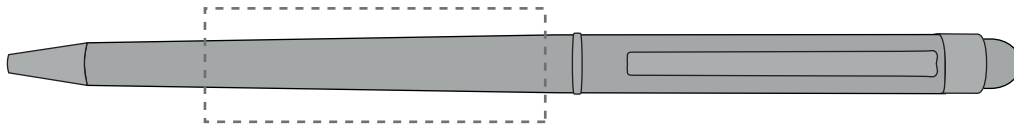

Your Ref:	Quantity:	Product Code: TPC442902
Our Ref:	Version: 1	Product Colour: SILVER

**PRINTING CONCERNS:**

We stock this item in the following colours

**PANTONE REFERENCE(S)**

● Engraving

ARTWORK SCALE 100%

ARTWORK SCALE 100%

Rotary Engrave Area:

45mm x 15mm

Product Image for visualisation  
- colours may vary

The dashed line is to demonstrate print area and will not appear on your printed item

**PLEASE NOTE:**